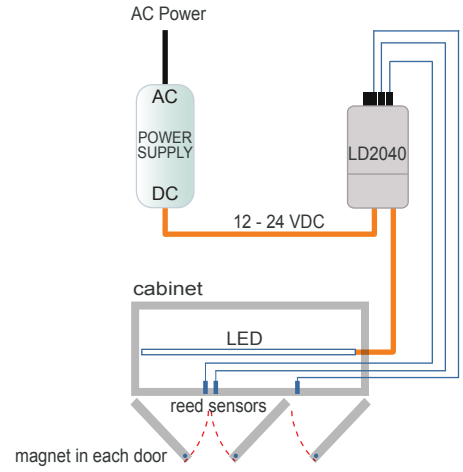

- Power-in socket
- Power-in screw connectors
- Power-out screw connectors
- Four reed sensor inputs

The four reed sensor inputs form a closed loop. When the loop is broken the controller switches on.

Reed sensor contacts close in the presence of a magnet and open when the magnet is drawn away. During installation the reed sensor is inserted into, or attached to the carcass and a magnet is placed in, or on the door adjacent to the reed sensor.

Features

- Designed for the control of 12/24V LED lighting
- Loads up to 60W @ 12V or 120W @ 24V
- For use with Lightdream LD1400, LD1401 and LD1402 reed sensors
- Up to four reed sensors can be directly connected
- Designed to fit through a 50mm access hole

DC CONTROLLER	LD2040
Input/Output Voltage	12/24VDC
Max Load @ 12V	60W
Max Load @ 24V	120W
Max Current	5A
Switch Method	solid-state
Reed Sensor Inputs	4
Warranty	5 years

ACCESSORIES

	LD1562	LD1610	LD1611	LD1605	LD1104/LD1105
POWER					
	Splitter cables	12V, 12W power adapter	12V, 36W power adapter	12 & 24V, 50W driver	LED strip IP20 LED strip IP54
CONTROL					
	concealed reed sensor	recessed reed sensor	surface mounted reed sensors		LD1563 LD1420 6 port expansion card

1 Single door cabinet
Open door, light on
Close door, light off

2 Two door cabinet
Light comes on when
either door is opened.
Close all doors, light off.

3 Three door cabinet
Light comes on when
any door is opened.
Close all doors, light off.