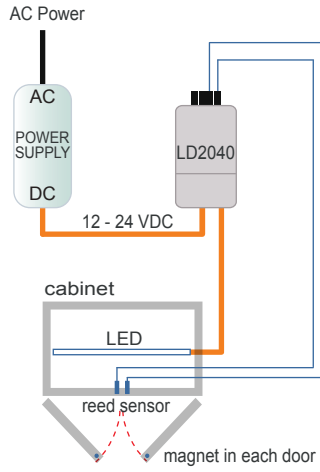

2 Two door cabinet
Light comes on when
either door is opened.
Close all doors, light off.