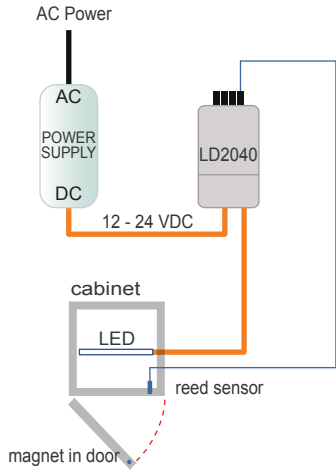

DC CONTROLLER

P1

FOR CONTROL OF LED LIGHTING

The LD2040 controller is an electronic switch for the control of 12/24V LED lighting when used with Lightdream reed sensors.

The controller is equipped with the following connections

- Power-in socket
- Power-in screw connectors
- Power-out screw connectors
- Four reed sensor inputs

The four reed sensor inputs form a closed loop. When the loop is broken the controller switches on.

Reed sensor contacts close in the presence of a magnet and open when the magnet is drawn away. During installation the reed sensor is inserted into, or attached to the carcass and a magnet is placed in, or on the door adjacent to the reed sensor.

Features

- Designed for the control of 12/24V LED lighting
- Loads up to 60W @ 12V or 120W @ 24V
- For use with Lightdream LD1400, LD1401 and LD1402 reed sensors
- Up to four reed sensors can be directly connected
- Designed to fit through a 50mm access hole

DC CONTROLLER	LD2040
Input/Output Voltage	12/24VDC
Max Load @ 12V	60W
Max Load @ 24V	120W
Max Current	5A
Switch Method	solid-state
Reed Sensor Inputs	4
Warranty	5 years

ACCESSORIES

	LD1562	LD1610	LD1611	LD1605	LD1104/LD1105
POWER					
	Splitter cables	12V, 12W power adapter	12V, 36W power adapter	12 & 24V, 50W driver	LED strip IP20 LED strip IP54
CONTROL					
	concealed reed sensor	recessed reed sensor	surface mounted reed sensors		LD1563 LD1420 6 port expansion card