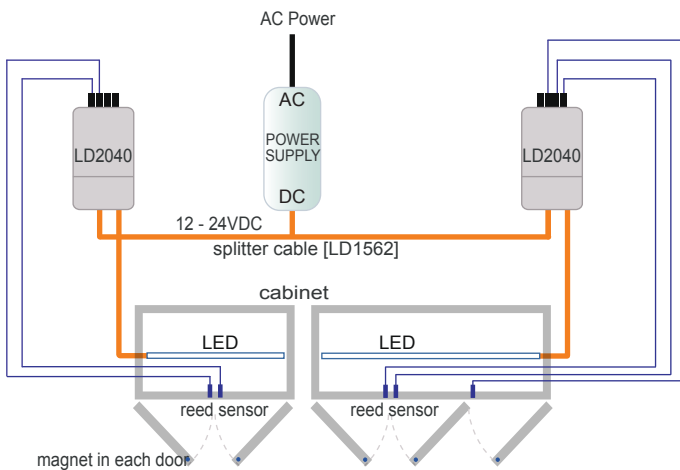

5 One cabinet with two doors, one cabinet with three doors.
Both cabinets are independant.