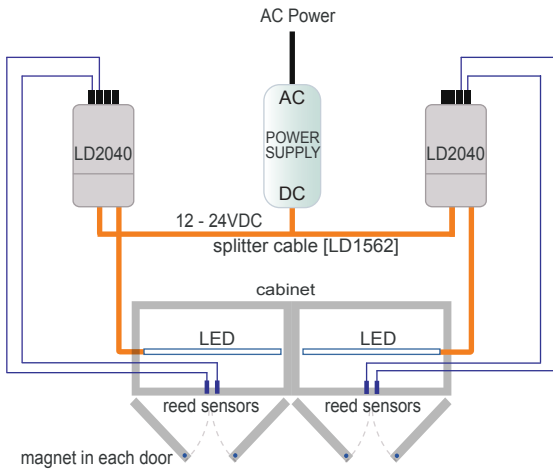

4 Two cabinets with two doors each.
Each cabinet is independant.