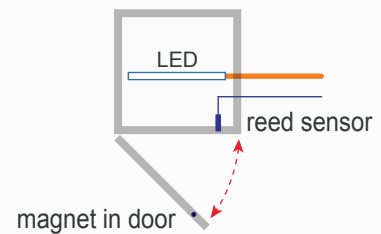

SUITABLE FOR ANY DOOR

HINGED DOOR