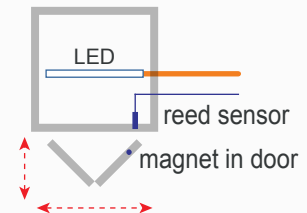

BI-FOLD DOOR