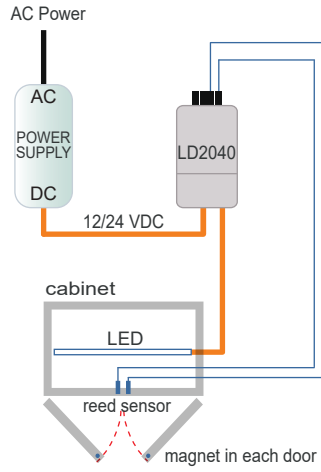

#### SYSTEM PARTS

#### EXPANDING THE SYSTEM P2 →

	LD1400	LD1401	LD1402	LD1563	LD2040
CONTROL					
	CONCEALED REED SENSOR & MAGNET	RECESSED REED SENSOR & MAGNET	SURFACE MOUNTED REED SENSOR & MAGNET	24M EXTENSION CABLES	12/24V DC CONTROLLER
POWER					
	12V, 12W POWER ADAPTER	12V, 36W POWER ADAPTER	12/24V, 50W LED DRIVER	LD1420 6 PORT EXPANSION CARD	LED STRIP IP20/IP54
	LD1610	LD1611	LD1605	LD1562 2/4 WAY SPLITTER CABLES	LD1104/LD1105

## POWER ADAPTER - EXPANSION AND CONNECTIONS

## LED DRIVER - EXPANSION AND CONNECTIONS

**1** Single door cabinet  
Open door, light on  
Close door, light off

**2** Two door cabinet  
Light comes on when  
either door is opened.  
Close all doors, light off.