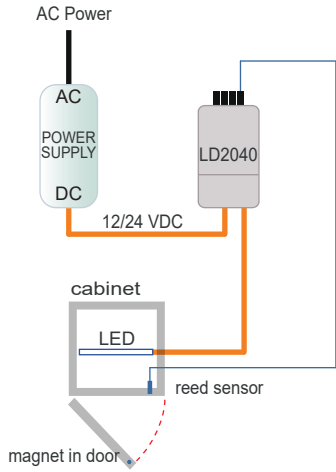

1 Single door cabinet
Open door, light on
Close door, light off