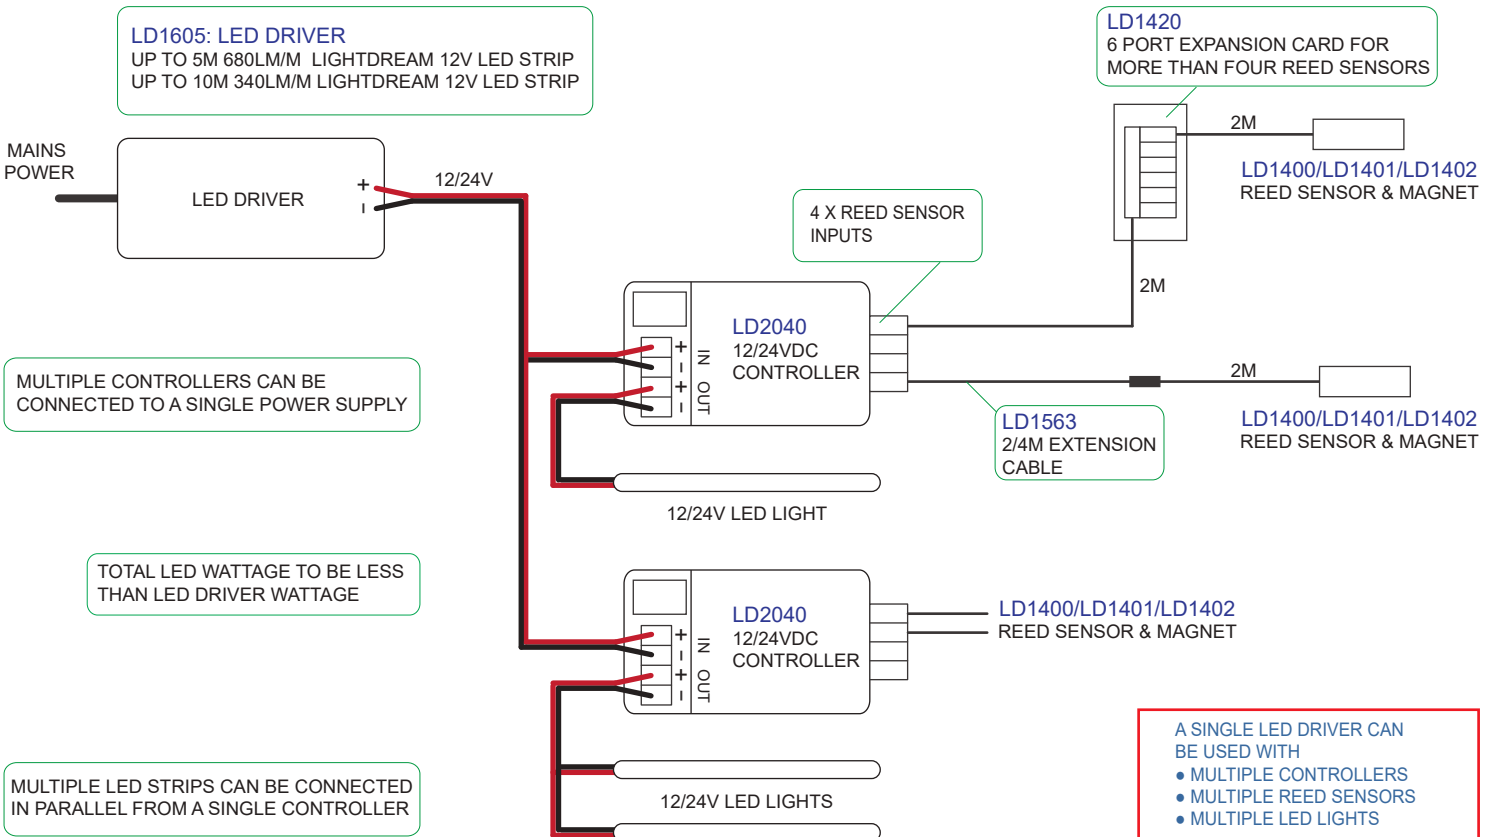

#### SYSTEM PARTS

#### EXPANDING THE SYSTEM P2 →

	LD1400	LD1401	LD1402	LD1563	LD2040
CONTROL					
	CONCEALED REED SENSOR & MAGNET	RECESSED REED SENSOR & MAGNET	SURFACE MOUNTED REED SENSOR & MAGNET	24M EXTENSION CABLES	12/24V DC CONTROLLER
POWER					
	12V, 12W POWER ADAPTER	12V, 36W POWER ADAPTER	12/24V, 50W LED DRIVER	LD1420 6 PORT EXPANSION CARD	LED STRIP IP20/IP54
	LD1610	LD1611	LD1605	LD1562 2/4 WAY SPLITTER CABLES	LD1104/LD1105

## POWER ADAPTER - EXPANSION AND CONNECTIONS

## LED DRIVER - EXPANSION AND CONNECTIONS

**1** Single door cabinet  
Open door, light on  
Close door, light off

**2** Two door cabinet  
Light comes on when  
either door is opened.  
Close all doors, light off.