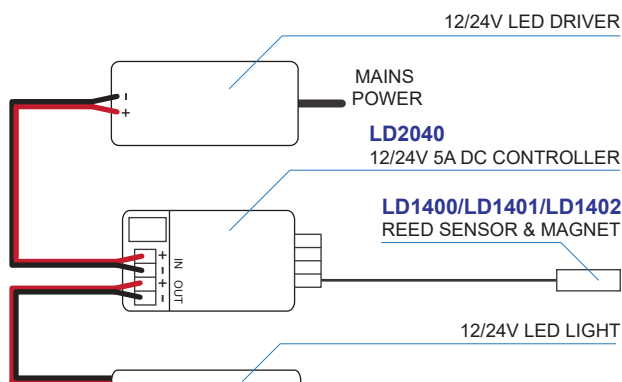

DOOR ACTIVATED LIGHTING SYSTEM

P1

DC CONTROLLER LD2040

The DC controller forms the central hub, switching power between the power supply and the LED light and controlled by door adjacent reed sensors. Reed sensors can be any of the following:- LD1400, LD1401 or LD1402.

The controller will switch on when any door is opened and will switch off when all doors are closed. The number of doors is unlimited. For ease of use, incoming power can be from either a power adapter or a driver.

Lightdream's DC controller and reed sensors will integrate seamlessly with LED lights and drivers from other suppliers.

DC CONTROLLER	LD2040
Input/Output Voltage	12/24VDC
Max Load @ 12V	60W
Max Load @ 24V	120W
Max Current	5A
Switch Method	solid-state
Reed Sensor Inputs	4
Warranty	5 years

BASIC SYSTEM

PLUG & PLAY WITH A POWER ADAPTER OR HARDWIRE WITH A LED DRIVER

SYSTEM PARTS

EXPANDING THE SYSTEM P2 →

	LD1400	LD1401	LD1402	LD1563	LD2040
CONTROL					
	CONCEALED REED SENSOR & MAGNET	RECESSED REED SENSOR & MAGNET	SURFACE MOUNTED REED SENSOR & MAGNET	24M EXTENSION CABLES	12/24V DC CONTROLLER
POWER					
	12V, 12W POWER ADAPTER	12V, 36W POWER ADAPTER	12/24V, 50W LED DRIVER	LD1420 6 PORT EXPANSION CARD	LED STRIP IP20/IP54
	LD1610	LD1611	LD1605	LD1562 2/4 WAY SPLITTER CABLES	LD1104/LD1105