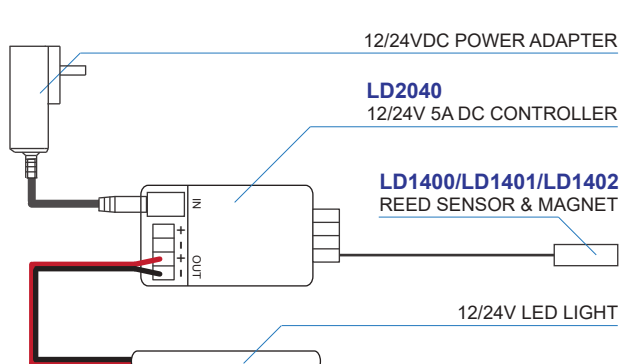

DOOR ACTIVATED LIGHTING SYSTEM

P1

DC CONTROLLER LD2040

The DC controller forms the central hub, switching power between the power supply and the LED light and controlled by door adjacent reed sensors. Reed sensors can be any of the following:- LD1400, LD1401 or LD1402.

The controller will switch on when any door is opened and will switch off when all doors are closed. The number of doors is unlimited. For ease of use, incoming power can be from either a power adapter or a driver.

Lightdream's DC controller and reed sensors will integrate seamlessly with LED lights and drivers from other suppliers.

DC CONTROLLER	LD2040
Input/Output Voltage	12/24VDC
Max Load @ 12V	60W
Max Load @ 24V	120W
Max Current	5A
Switch Method	solid-state
Reed Sensor Inputs	4
Warranty	5 years

BASIC SYSTEM

PLUG & PLAY WITH A POWER ADAPTER OR HARDWIRE WITH A LED DRIVER

SYSTEM PARTS

EXPANDING THE SYSTEM P2 →

	LD1400	LD1401	LD1402	LD1563	LD2040
CONTROL					
	CONCEALED REED SENSOR & MAGNET	RECESSED REED SENSOR & MAGNET	SURFACE MOUNTED REED SENSOR & MAGNET	24M EXTENSION CABLES	12/24V DC CONTROLLER
POWER					
	12V, 12W POWER ADAPTER	12V, 36W POWER ADAPTER	12/24V, 50W LED DRIVER	LD1420 6 PORT EXPANSION CARD	LED STRIP IP20/IP54
	LD1610	LD1611	LD1605	LD1562 2/4 WAY SPLITTER CABLES	LD1104/LD1105