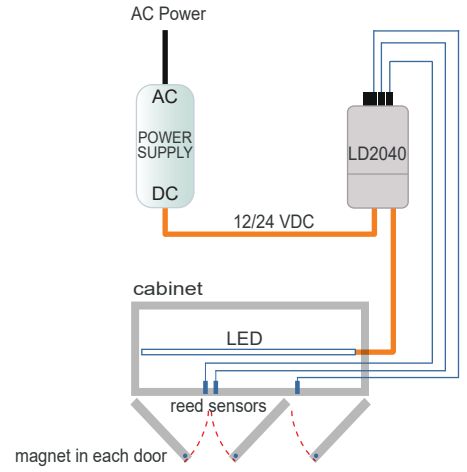

## POWER ADAPTER - EXPANSION AND CONNECTIONS

## LED DRIVER - EXPANSION AND CONNECTIONS

**1** Single door cabinet  
Open door, light on  
Close door, light off

**2** Two door cabinet  
Light comes on when  
either door is opened.  
Close all doors, light off.